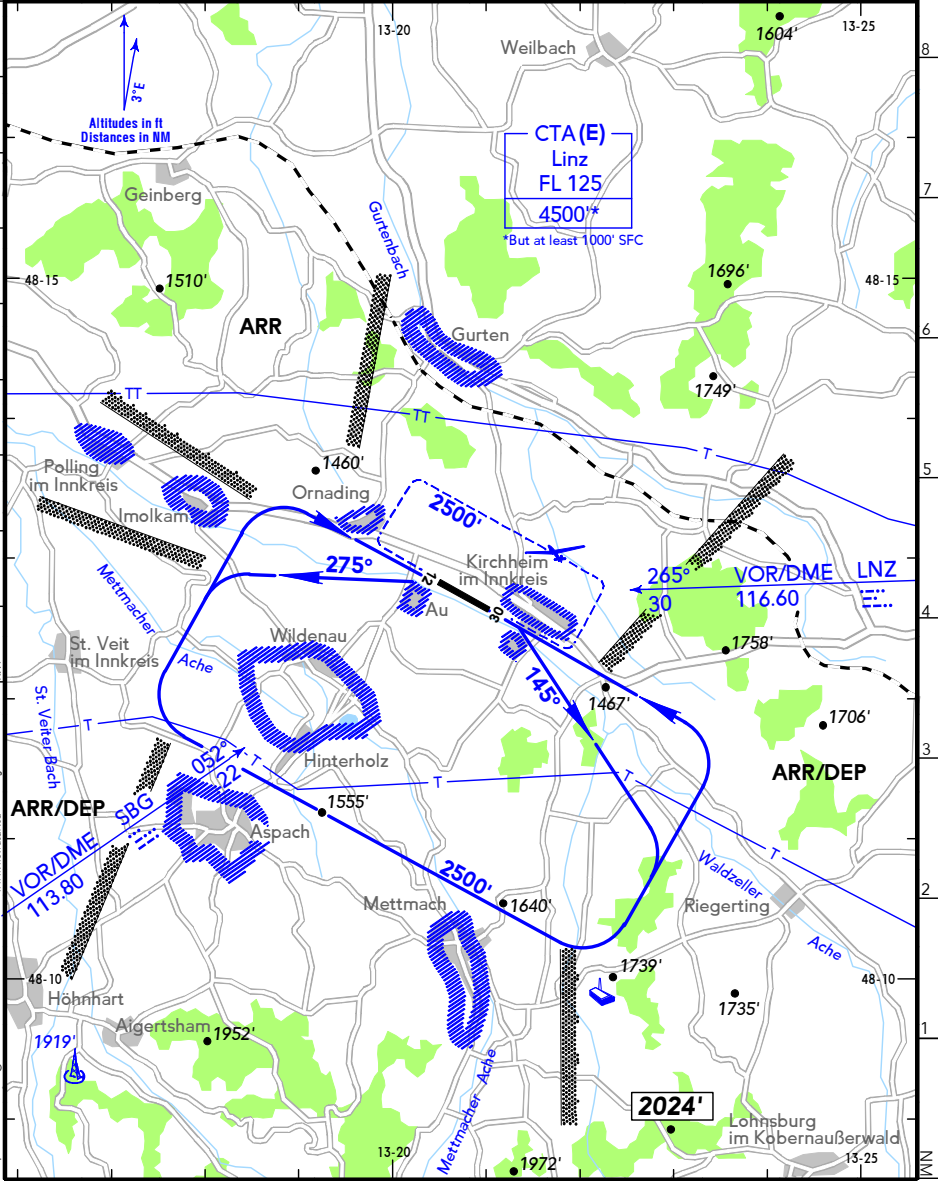

LOLK
Elev **1378'** / 420 m

N48 12.7
E013 20.8

5.9 NM W Ried im Innkreis

(AFIS)

KIRCHHEIM FLUGPLATZ **122.65** (ge)

RWY	ILS	RWY	ILS

Reproduced with permission of Jeppesen Sanderson, Inc. NOT FOR NAVIGATIONAL USE © Jeppesen Sanderson, Inc. 2013